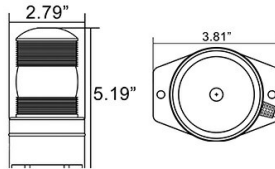

Universal Strobe New Beacon

Features

- utilizes 36 LEDs to achieve a 360° pattern
- Shatterproof Polycarbonate Construction
- Weatherproof Deutsch Connector Standard
- Magnetic Base Standard
- Hi-impact Housing
- No Wiring Required
- Push Button Activated
- Patent Pending

360° Universal Lightweight Strobe

PART#	LED Color	Raw Lumens	Dimensions	Weight	Wattage
XIL-UBB36A	Amber	504 lm(ea)	133/97/73 mm	0.4 kg	7.2 Watt
XIL-UBB36B	Blue	504 lm(ea)	133/97/73 mm	0.4 kg	7.2 Watt
XIL-UBB36G	Green	504 lm(ea)	133/97/73 mm	0.4 kg	7.2 Watt
XIL-UBB36R	RED	504 lm(ea)	133/97/73 mm	0.4 kg	7.2 Watt
XIL-UBB36W	White	504 lm(ea)	133/97/73 mm	0.4 kg	7.2 Watt